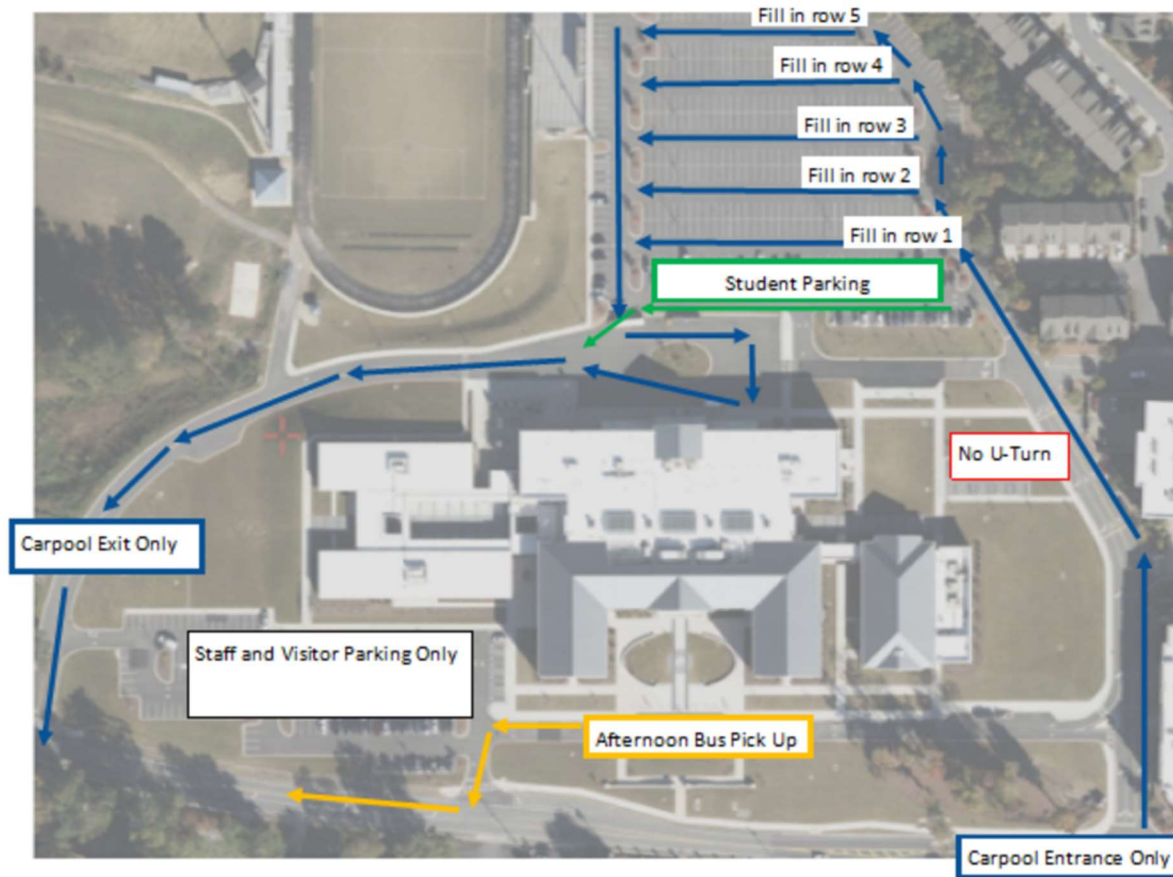

Morning Drop Off

Parents may drop off students in the following areas:

Back parking lot (enter from Teasley Street or School Street). Do not enter the bus circle at the back entrance.

Front drive: You may drop off your student at our front entrance. Parents may not park and enter the building unless you have an appointment.

Afternoon Pick Up

Afternoon pick up: one way in, one way out.

Fill in the row of the parking lot in the order you are being requested to do it.

No U-turn from street parking spots; no pick up in the handicap parking zone on the east side of the school. It's both **illegal and dangerous** (construction zone)