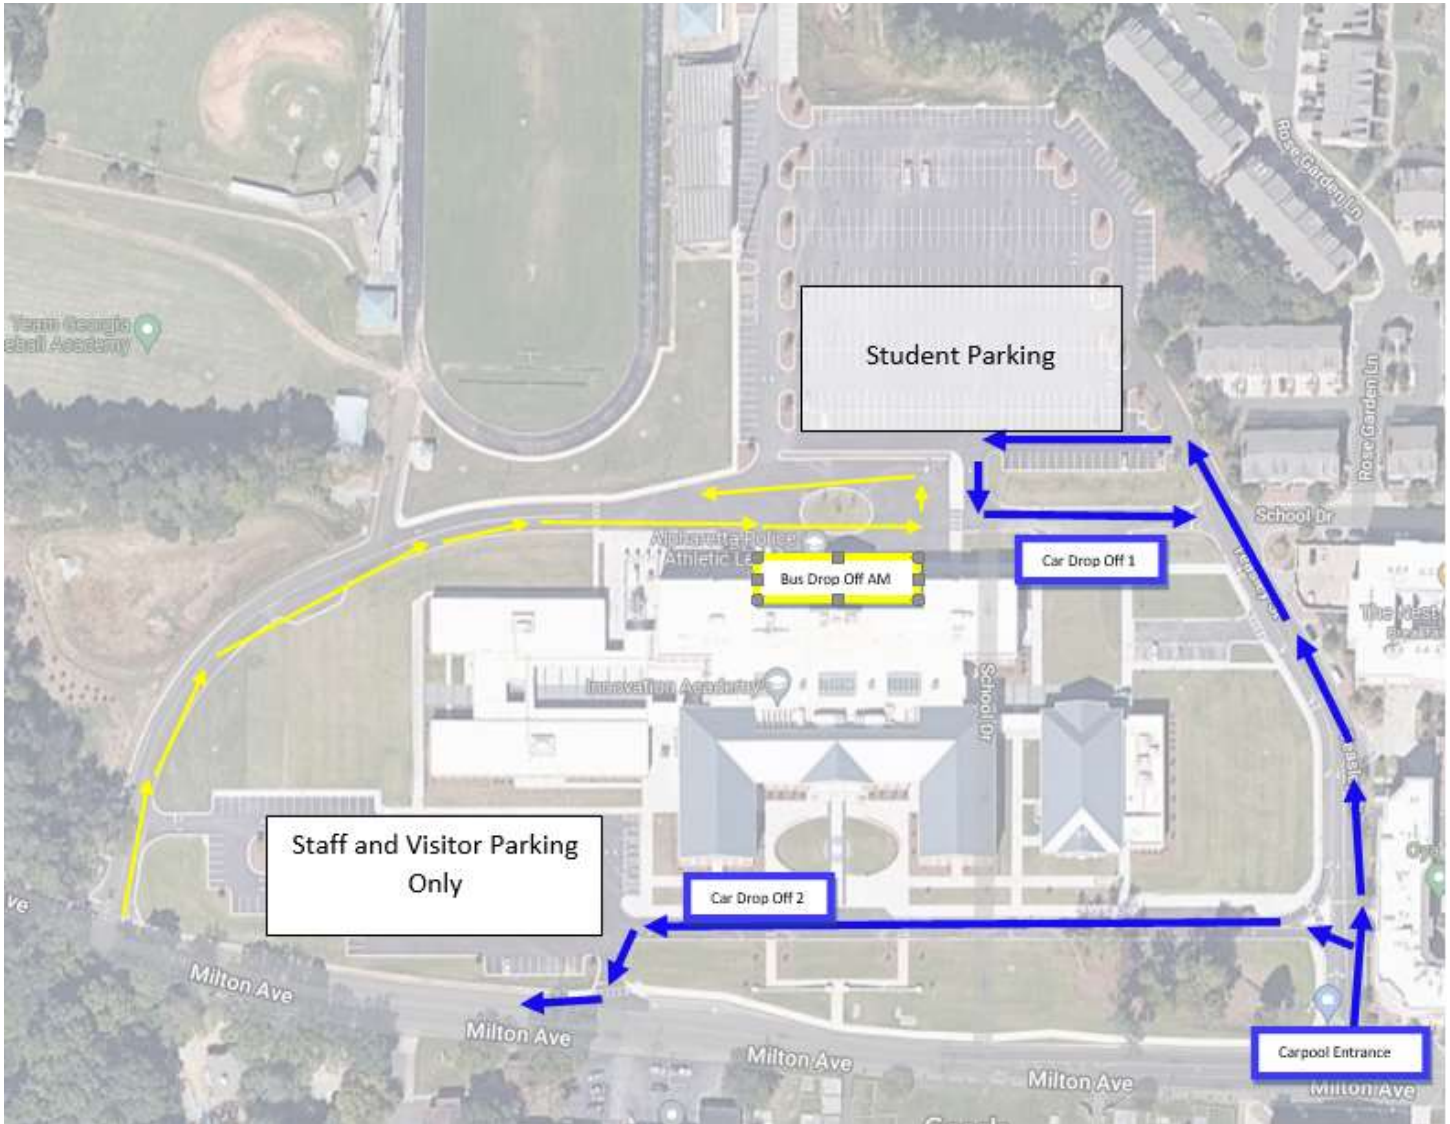

Morning Drop Off

Parents may drop off students in the following areas:

Back parking lot (enter from Teasley Street or School Street). Do not enter the bus circle at the back entrance.

Front drive: You may drop off your student at our front entrance. Parents may not park and enter the building unless you have an appointment.

Afternoon Pick Up

Afternoon pick up: one way in, one way out.

Fill in the row of the parking lot in the order you are being requested to do it.

No U-turn from street parking spots; no pick up in the handicap parking zone on the east side of the school. It's both **illegal and dangerous** (construction zone)